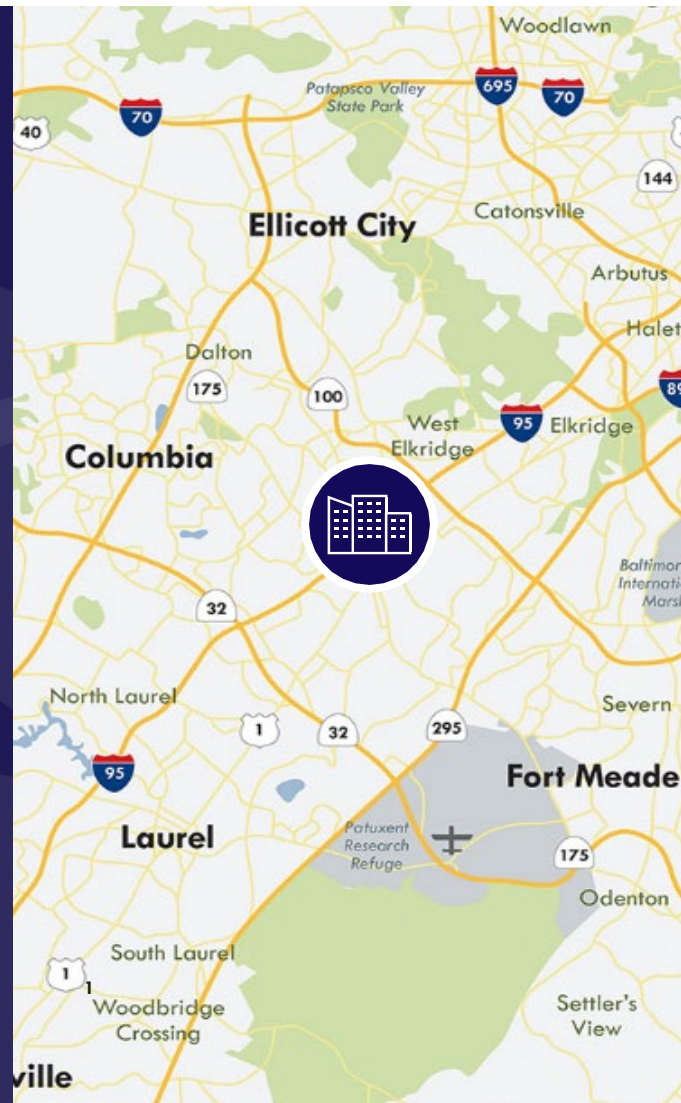

# Columbia Gateway

7031-7035 ALBERT EINSTEIN DRIVE

COLUMBIA, MD 21046

## PROPERTY HIGHLIGHTS

- Located in Columbia Gateway, the Premier Corporate Office Park in Columbia, Maryland
- Abundant free surface parking
- Easy access from Interstate 95, Snowden River Parkway and Route 175
- A myriad of restaurants and shopping in the immediate area

# COLUMBIA GATEWAY

**Restaurants/Food**

- Dunkin' Donuts
- Aida Bistro
- Quizno's
- Bob Evans Restaurant
- McDonald's
- TGI Friday's
- Applebee's

- Olive Garden
- Mimi's
- Houlihan's
- On the Border
- Red Lobster
- Bertucci's Brick Oven
- Ruby Tuesday
- Boston Market
- Atlanta Bread Company
- Green Turtle Columbia
- Smoothie King
- Jasons Deli
- Cheeburger Cheeburger
- Stanford Grill
- Mongolian Grill of Columbia
- Noodles Corner
- Sushi King
- Panera Bread
- Baja Fresh
- Chick-fil-A
- Pei Wei
- Qdoba
- Rocky Run
- Famous Dave's
- La Madeleine French Bakery
- Starbucks